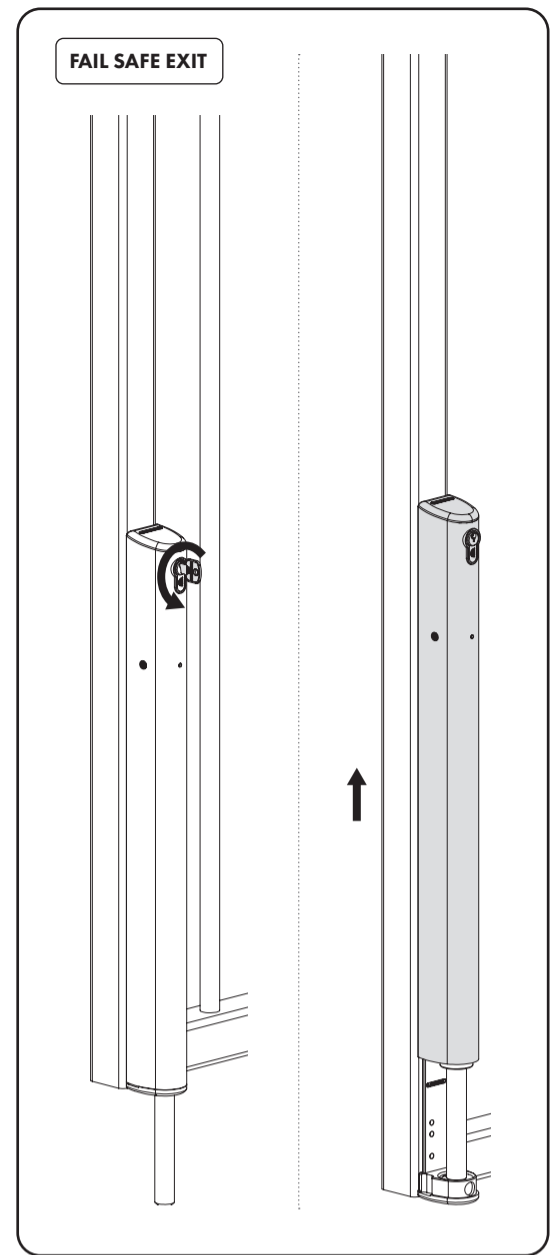

pictures@locinox.com	SUCCESSFUL INSTALLATION? Please send us your pictures & videos	SUCCESVOLLE INSTALLATIE? Stuur gerust uw foto's & video's door	INSTALLATION RÉUSSIE? Veuillez nous envoyer vos photos & vidéos	ERFOLGREICHE INSTALLATION? Bitte senden Sie uns Ihre Bilder & Videos	INSTALACION EXITOSA? Por favor envíenos sus fotos y videos	UDANA INSTALACJA? Prześlij nam swoje zdjęcia i filmy	УСПЕШНАЯ УСТАНОВКА? Пожалуйста, отправьте нам свой фотографии и видео

Let's make it better together	Doc. Nr.: MANU-000464 Locinox NV • Brabantstraat 107 • 8790 Waregem • Belgium Locinox CEE • Irysowa 9 • 55-040 Bielany Wrocławskie • Poland Locinox LLC • 460 Windy Point Drive • Glendale Heights - IL 60139 • USA	MANU-000464