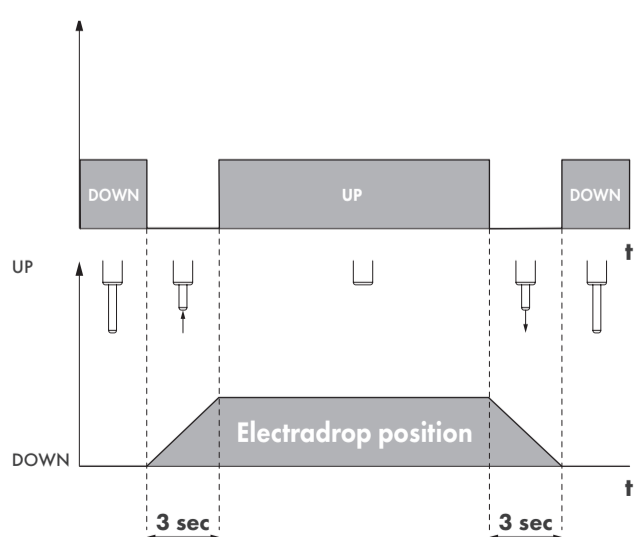

POSITION OUTPUT