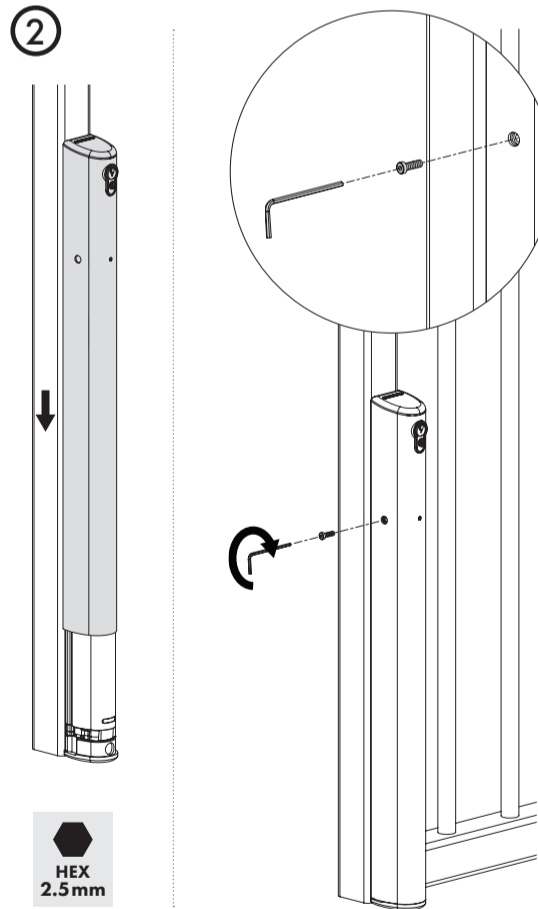

ELECTRADROP-E

ELECTRADROP-E-P

LOCINOX

Let's make it better together

LOCINOX

LOCINOX USA

LIVE CHAT

www.locinox.com

HQ: +32 56 77 27 66
CEE: +48 71 758 21 00

help@locinox.com

www.locinox.com/
electradrop-e

LIVE CHAT

www.locinoxusa.com

877-LOCINOX

helpusa@locinox.com

www.locinoxusa.com/
electradrop-e

ELECTRADROP-E

5 m (4x 0,5 mm²)
16' 4" (4x 24 ga)

ELECTRADROP-E-P

5 m (7x 0,5 mm²)
16' 4" (7x 24 ga)

QUICK-FIX

OPEN

CLOSED

≥40 mm
≥1-9/16"

Ø9/16"
Ø15mm

FAIL SAFE EXIT

pictures@locinox.com

SUCCESSFUL
INSTALLATION?
Please send us your
pictures & videos

SUCCESSVOLLE
INSTALLATIE?
Stuur gerust uw foto's
& video's door

INSTALLATION
RÉUSSIE?
Veuillez nous envoyer
vos photos & vidéos

ERFOLGREICHE
INSTALLATION?
Bitte senden Sie uns
Ihre Bilder & Videos

INSTALACION
EXITOSA?
Por favor envíenos
sus fotos y videos

UDANA
INSTALACJA?
Prześlij nam swoje
zdjęcia i filmy

УСПЕШНАЯ
УСТАНОВКА?
Пожалуйста, отправьте нам
свой фотографии и видео

LOCINOX

Let's make it better together

Doc. Nr.: MANU-000461

Locinox NV • Brabantstraat 107 • 8790 Waregem • Belgium
Locinox CEE • Irysowa 9 • 55-040 Bielany Wrocławskie • Poland
Locinox LLC • 460 Windy Point Drive • Glendale Heights - IL 60139 • USA

MANU-000461