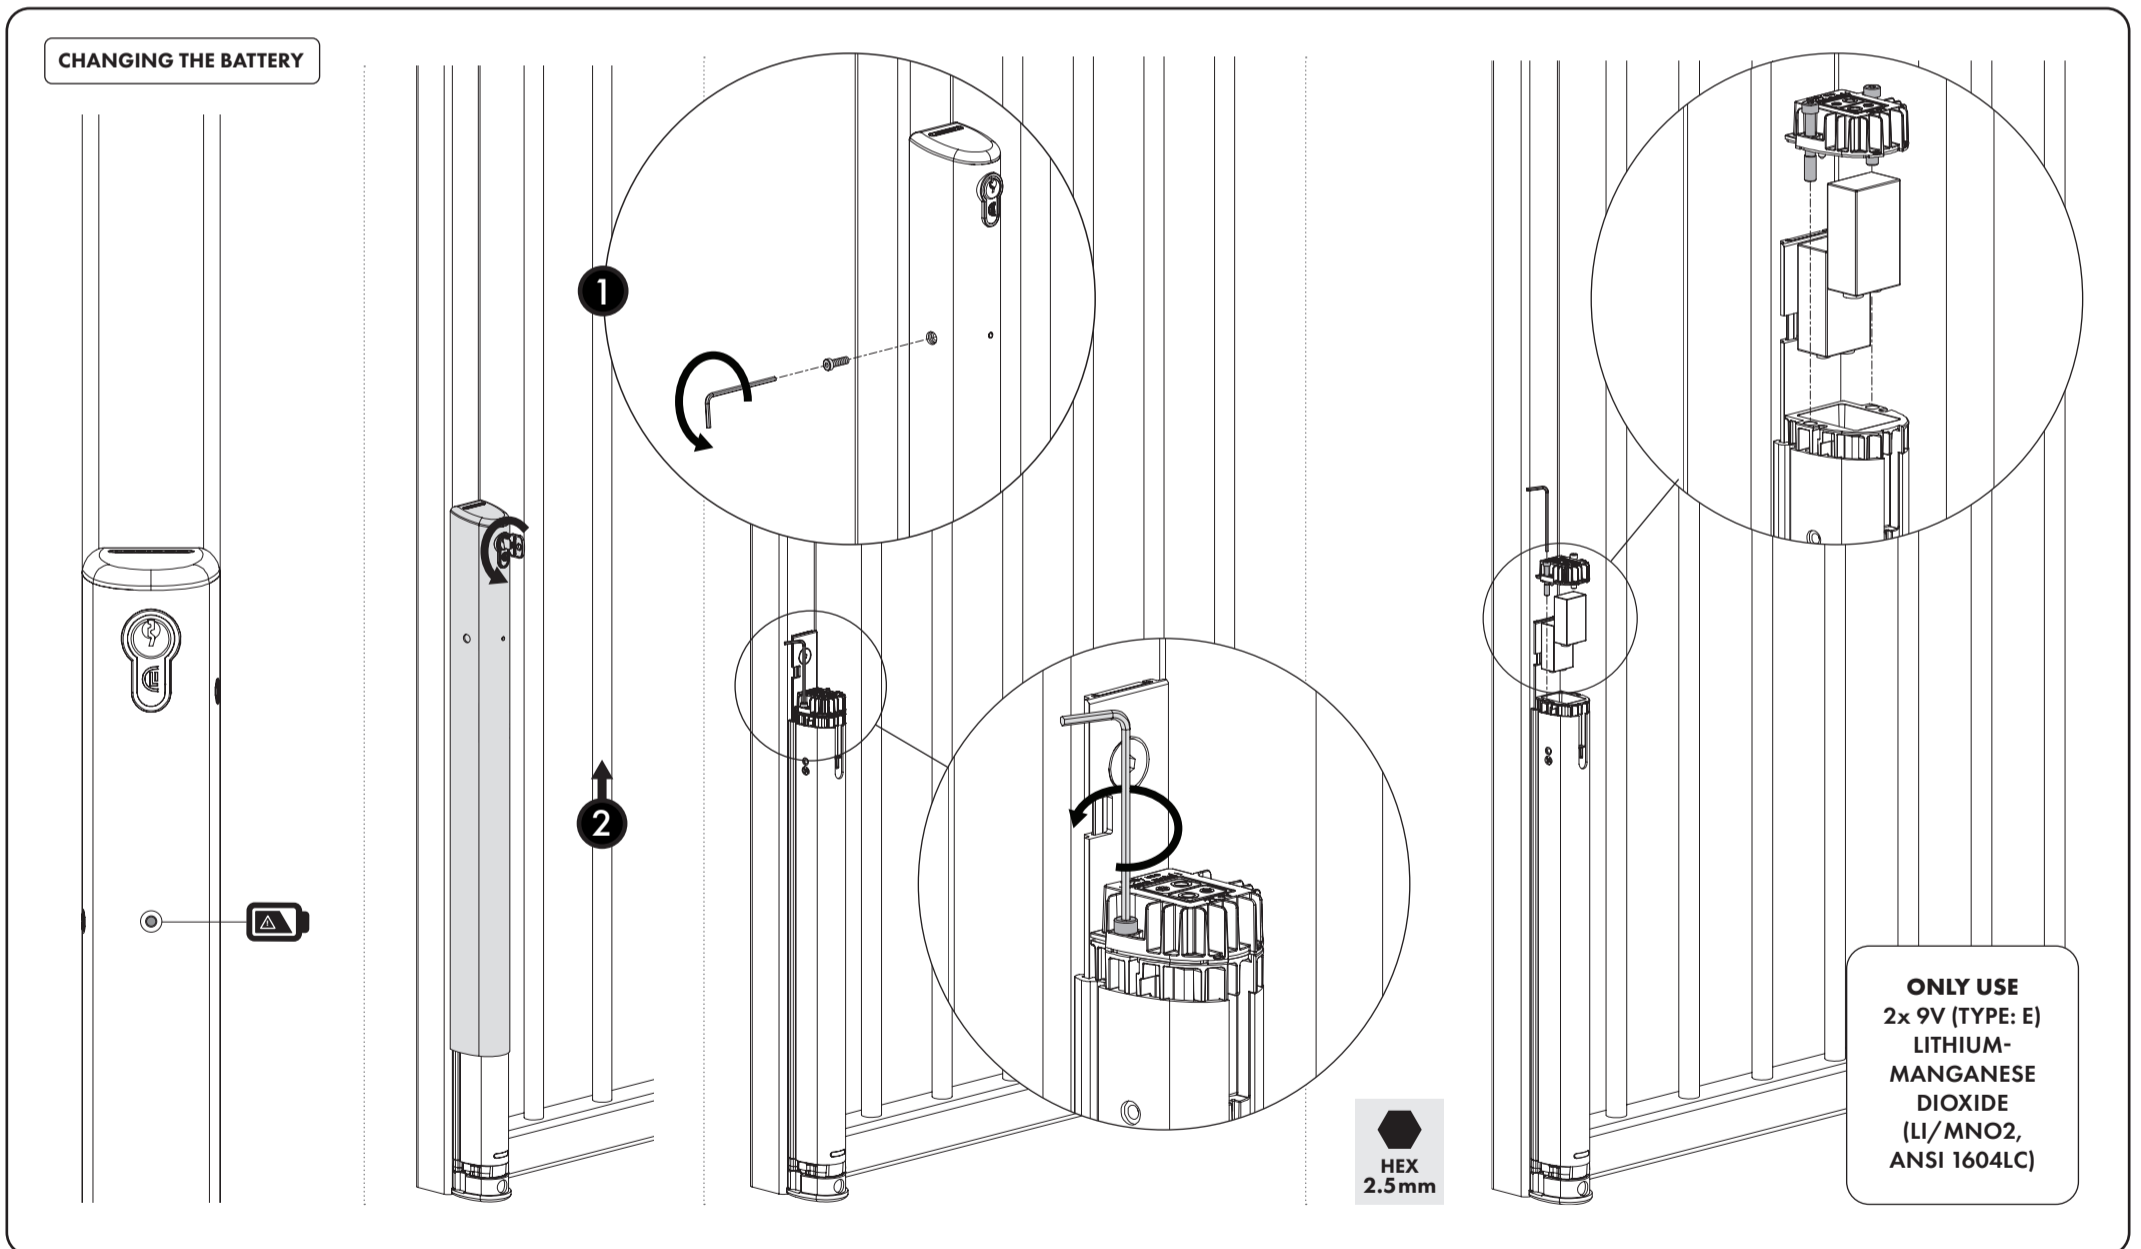

pictures@locinox.com	SUCCESSFUL INSTALLATION? Please send us your pictures & videos	SUCCESVOLLE INSTALLATIE? Stuur gerust uw foto's & video's door	INSTALLATION RÉUSSIE? Veuillez nous envoyer vos photos & vidéos	ERFOLGREICHE INSTALLATION? Bitte senden Sie uns Ihre Bilder & Videos	INSTALACION EXITOSA? Por favor envíenos sus fotos y videos	UDANA INSTALACJA? Prześlij nam swoje zdjęcia i filmy	УСПЕШНАЯ УСТАНОВКА? Пожалуйста, отправьте нам свой фотографии и видео

Let's make it better together	Doc. Nr.: MANU-000464 Locinox NV • Brabantstraat 107 • 8790 Waregem • Belgium Locinox CEE • Irysowa 9 • 55-040 Bielany Wrocławskie • Poland Locinox LLC • 460 Windy Point Drive • Glendale Heights - IL 60139 • USA	MANU-000464