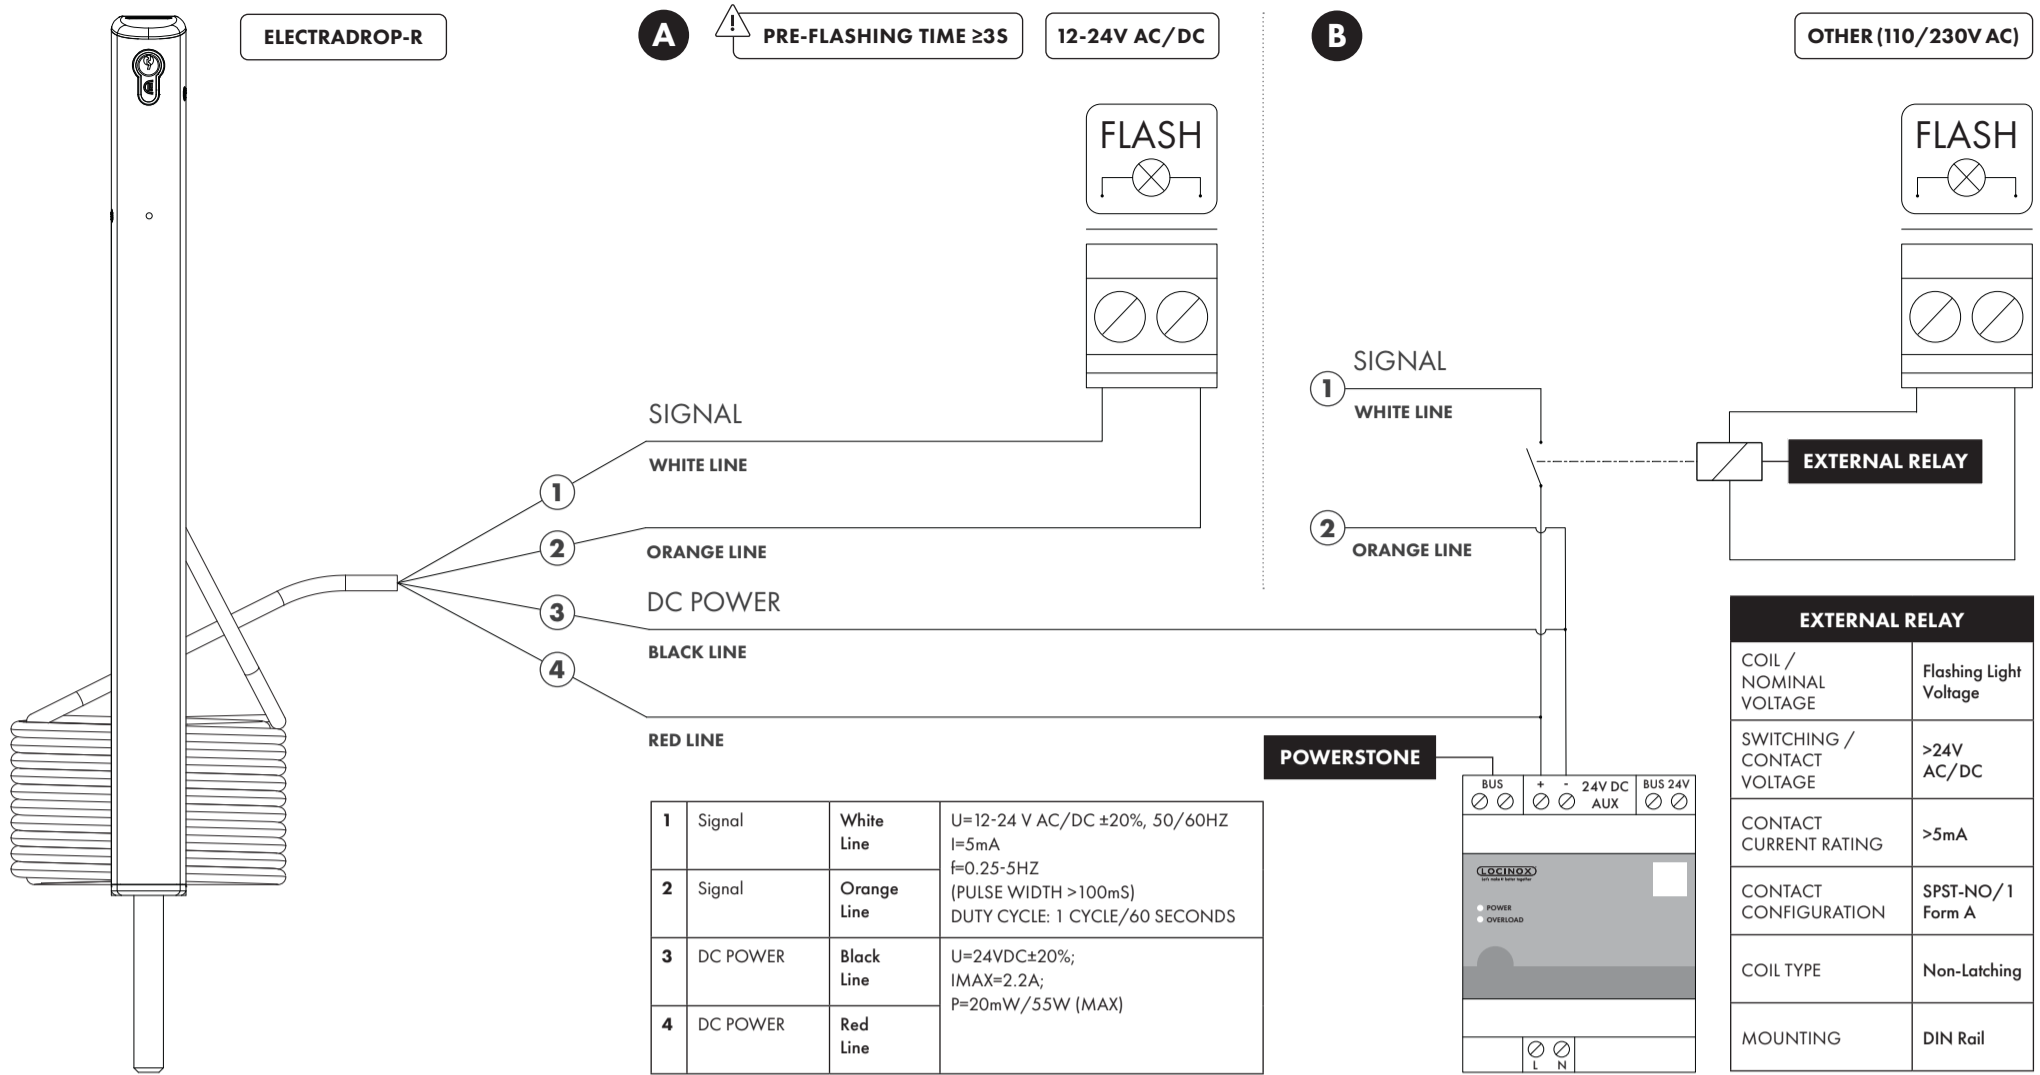

POSITION OUTPUT

ELECTRADROP-R CONTINUOUS SIGNAL

ELECTRADROP-R PULSE SIGNAL

FREQUENCY=0.25-5HZ
(PULS WIDTH >100mS)