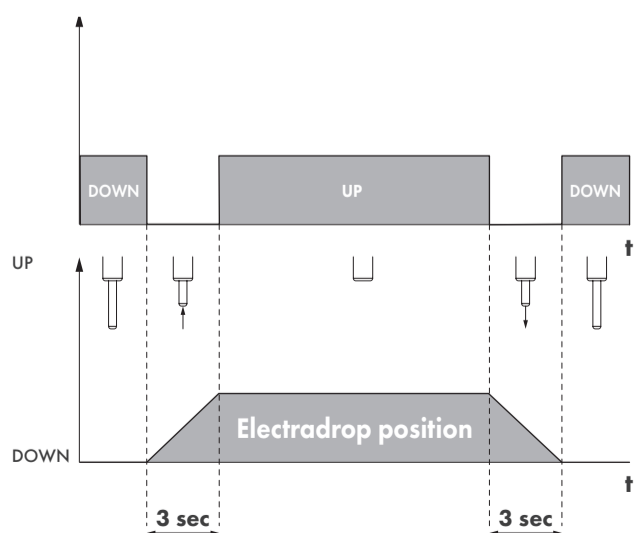

POSITION OUTPUT