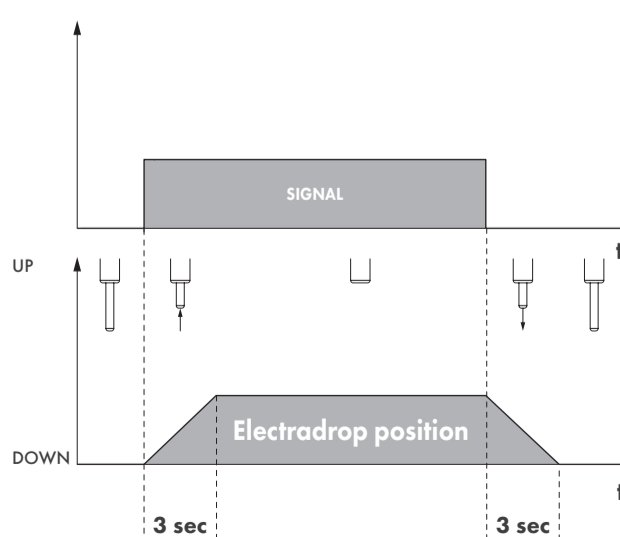

ELECTRADROP-R CONTINUOUS SIGNAL