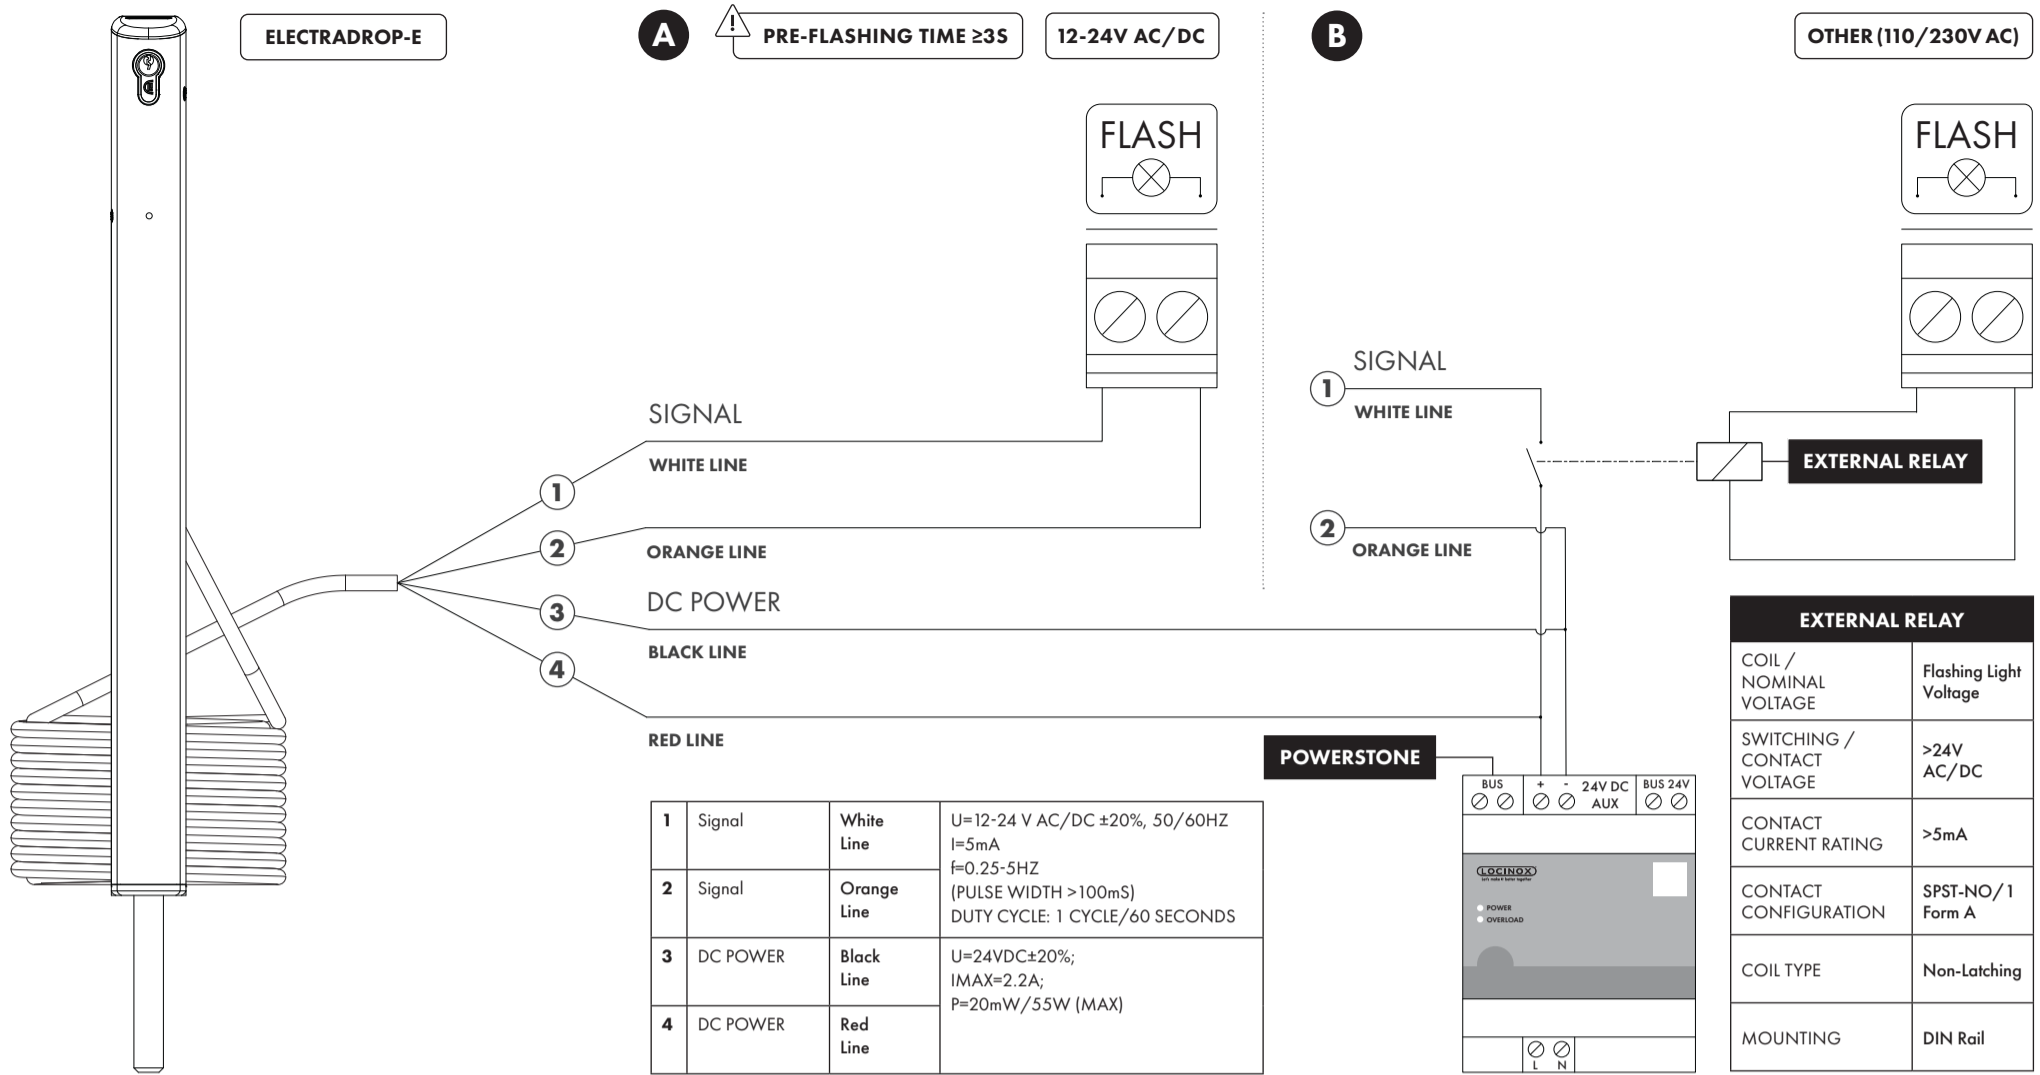

ELECTRADROP-E

5 m (4x 0,5 mm²)
16' 4" (4x 24 ga)

ELECTRADROP-E-P

5 m (7x 0,5 mm²)
16' 4" (7x 24 ga)

QUICK-FIX

OPEN

CLOSED

≥40 mm
≥1-9/16"

MANU-000461

POSITION OUTPUT

ELECTRADROP-E CONTINUOUS SIGNAL

ELECTRADROP-E PULSE SIGNAL

FREQUENCY=0.25-5HZ
(PULS WIDTH >100mS)

ELECTRADROP-R

ELECTRADROP-R-P

Let's make it better together

ELECTRADROP-R

5 m (4x 0,5 mm²)
16' 4" (4x 24 ga)

ELECTRADROP-R-P

5 m (7x 0,5 mm²)
16' 4" (7x 24 ga)

CE FC

QUICK-FIX

OPEN

CLOSED