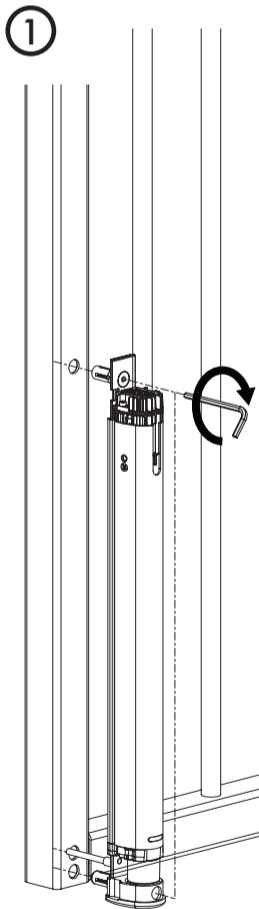

ELECTRADROP-E

5 m (4x 0,5 mm²)
16' 4" (4x 24 ga)

ELECTRADROP-E-P

5 m (7x 0,5 mm²)
16' 4" (7x 24 ga)

QUICK-FIX

OPEN

CLOSED

≥40 mm
≥1-9/16"

Ø9/16"
Ø15mm

FAIL SAFE EXIT

pictures@locinox.com

SUCCESSFUL
INSTALLATION?
Please send us your
pictures & videos

SUCCESSVOLLE
INSTALLATIE?
Stuur gerust uw foto's
& video's door

INSTALLATION
RÉUSSIE?
Veuillez nous envoyer
vos photos & vidéos

ELECTRADROP-R

5 m (4x 0,5 mm²)
16' 4" (4x 24 ga)

ELECTRADROP-R-P

5 m (7x 0,5 mm²)
16' 4" (7x 24 ga)

CE FC

QUICK-FIX

OPEN

CLOSED