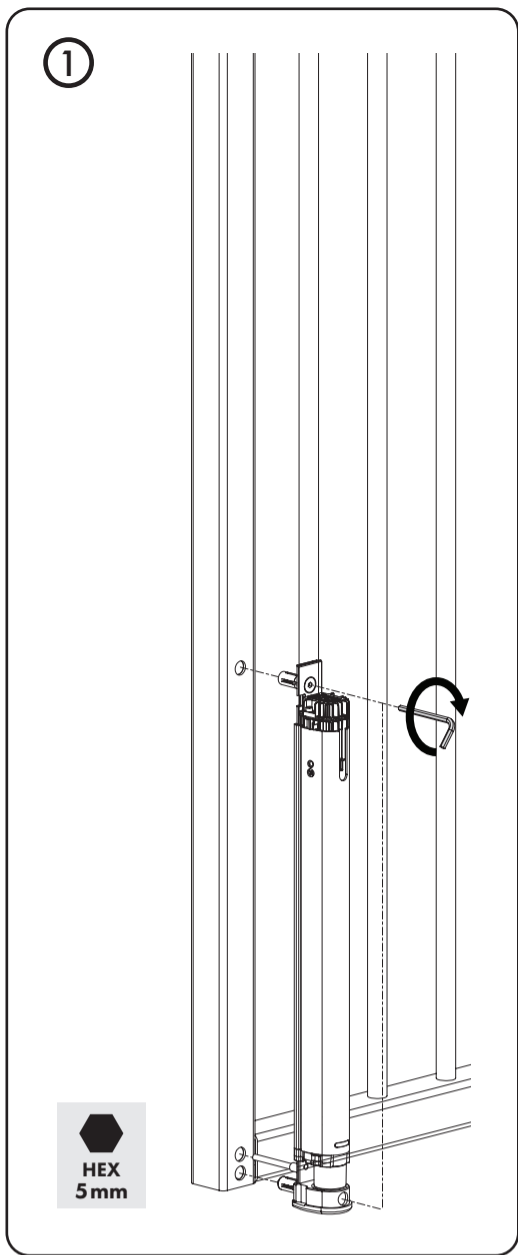

pictures@locinox.com	SUCCESSFUL INSTALLATION? Please send us your pictures & videos	SUCCESVOLLE INSTALLATIE? Stuur gerust uw foto's & video's door	INSTALLATION RÉUSSIE? Veuillez nous envoyer vos photos & vidéos	ERFOLGREICHE INSTALLATION? Bitte senden Sie uns Ihre Bilder & Videos	INSTALACION EXITOSA? Por favor envíenos sus fotos y videos	UDANA INSTALACJA? Prześlij nam swoje zdjęcia i filmy	УСПЕШНАЯ УСТАНОВКА? Пожалуйста, отправьте нам свой фотографии и видео

Let's make it better together	Doc. Nr.: MANU-000464 Locinox NV • Brabantstraat 107 • 8790 Waregem • Belgium Locinox CEE • Irysowa 9 • 55-040 Bielany Wrocławskie • Poland Locinox LLC • 460 Windy Point Drive • Glendale Heights - IL 60139 • USA	MANU-000464