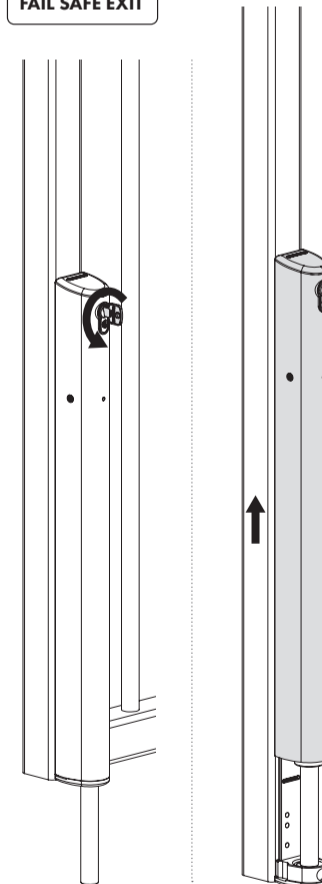

ELECTRADROP-E

5 m (4x 0,5 mm²)
16' 4" (4x 24 ga)

ELECTRADROP-E-P

5 m (7x 0,5 mm²)
16' 4" (7x 24 ga)

QUICK-FIX

OPEN

CLOSED

≥40 mm
≥1-9/16"

Ø9/16"
Ø15mm

FAIL SAFE EXIT

pictures@locinox.com

SUCCESSFUL
INSTALLATION?
Please send us your
pictures & videos

SUCCESSVOLLE
INSTALLATIE?
Stuur gerust uw foto's
& video's door

INSTALLATION
RÉUSSIE?
Veuillez nous envoyer
vos photos & vidéos

ELECTRADROP-R

5 m (4x 0,5 mm²)
16' 4" (4x 24 ga)

ELECTRADROP-R-P

5 m (7x 0,5 mm²)
16' 4" (7x 24 ga)

CE FC

QUICK-FIX

OPEN

CLOSED