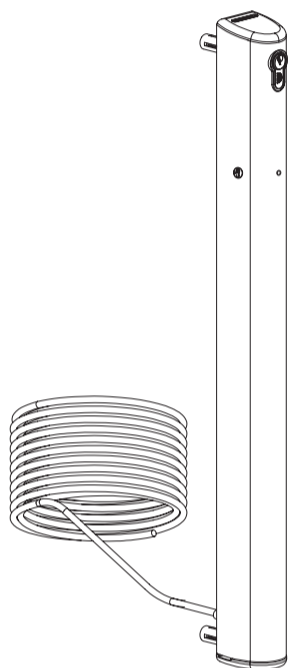

ELECTRADROP-E

5 m (4x 0,5 mm²)
16' 4" (4x 24 ga)

ELECTRADROP-E-P

5 m (7x 0,5 mm²)
16' 4" (7x 24 ga)

QUICK-FIX

OPEN

CLOSED

≥40 mm
≥1-9/16"

ELECTRADROP-R

5 m (4x 0,5 mm²)
16' 4" (4x 24 ga)

ELECTRADROP-R-P

5 m (7x 0,5 mm²)
16' 4" (7x 24 ga)

CE FC

QUICK-FIX

OPEN

CLOSED