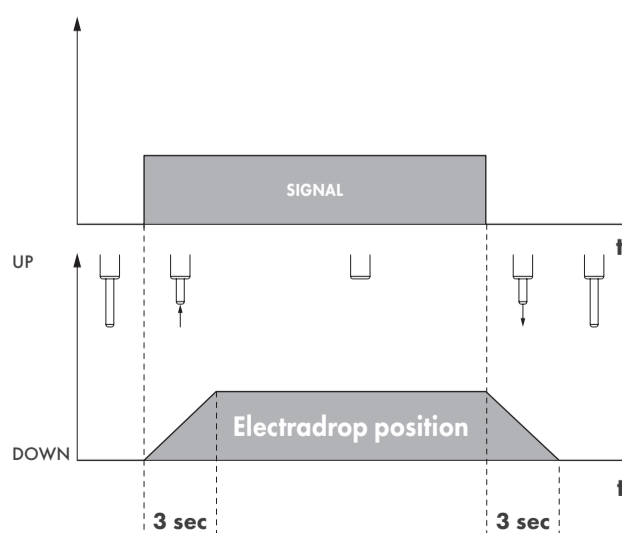

ELECTRADROP-E CONTINUOUS SIGNAL