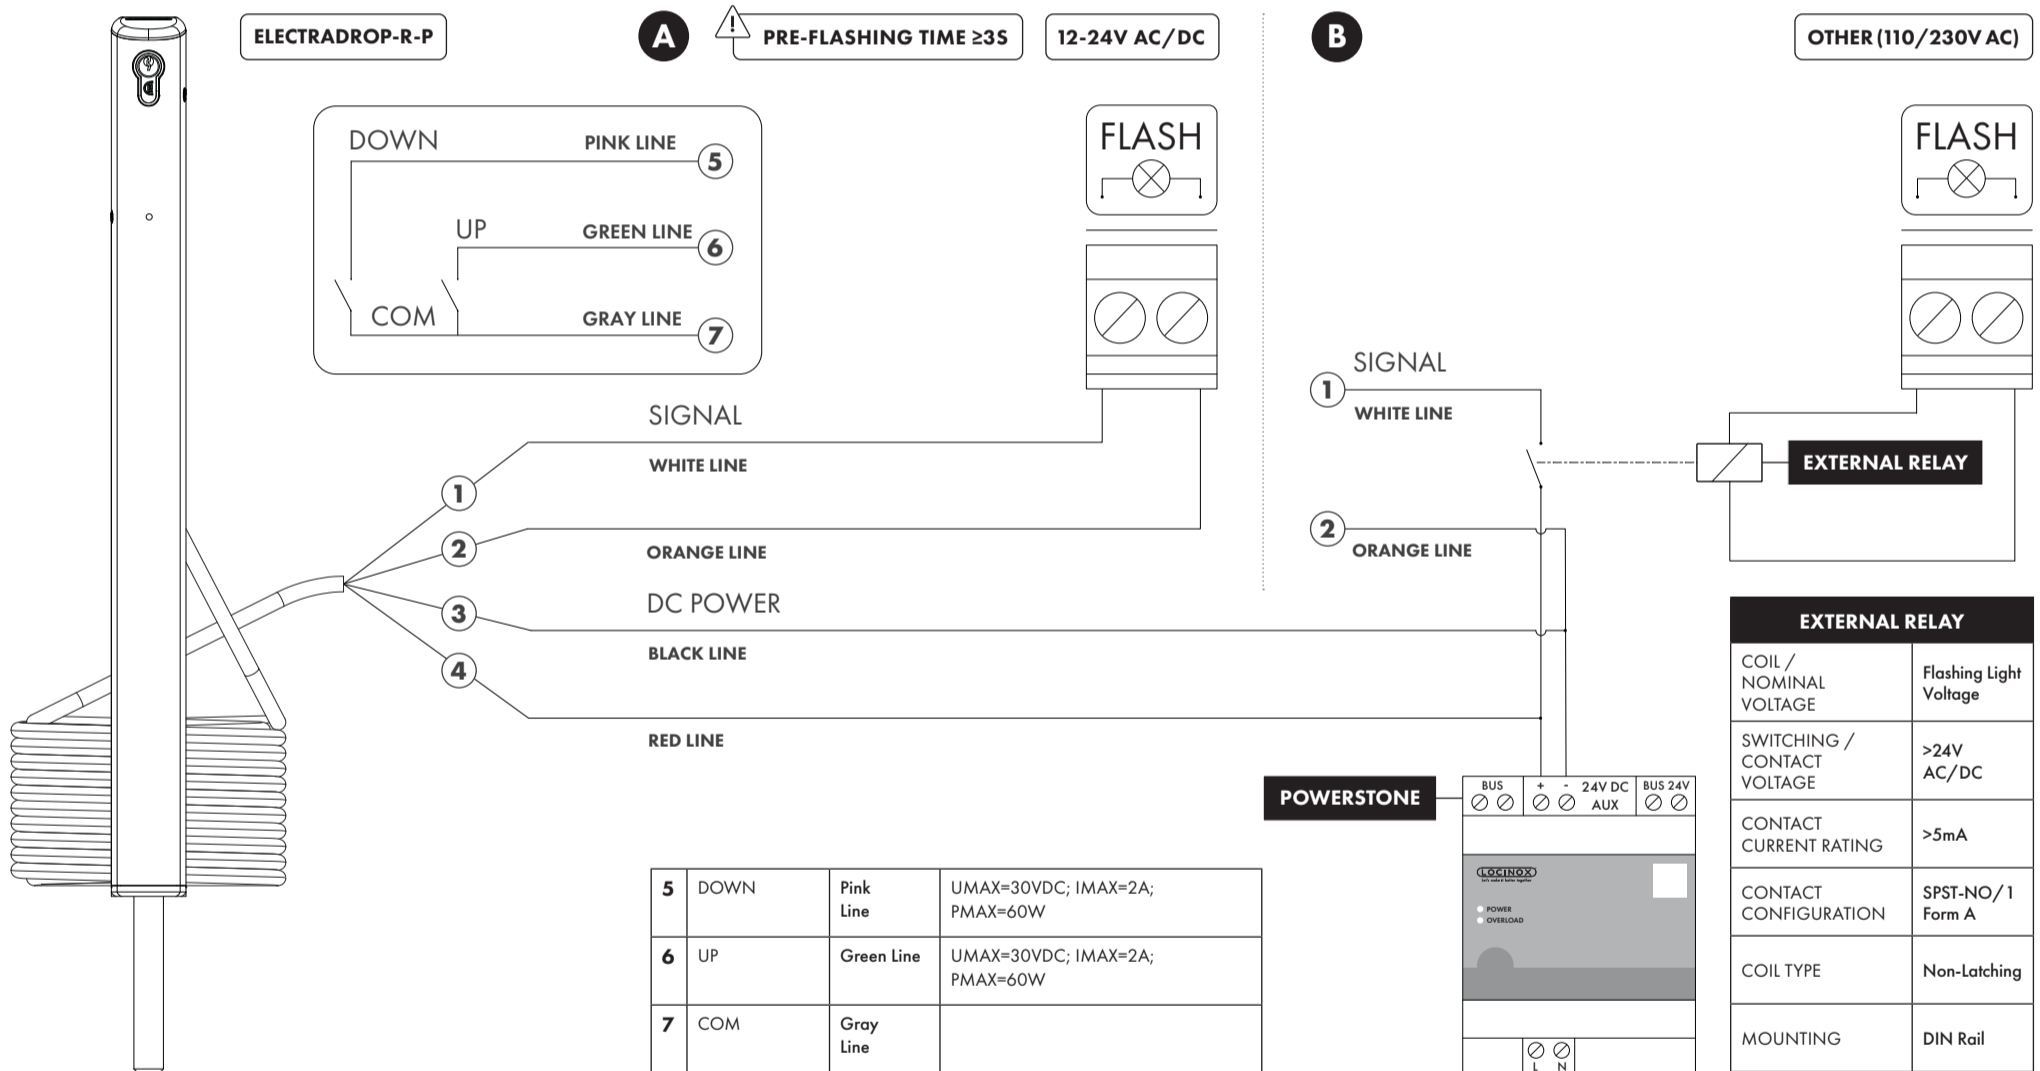

POSITION OUTPUT

ELECTRADROP-R CONTINUOUS SIGNAL

ELECTRADROP-R PULSE SIGNAL

FREQUENCY=0.25-5HZ
(PULS WIDTH >100mS)