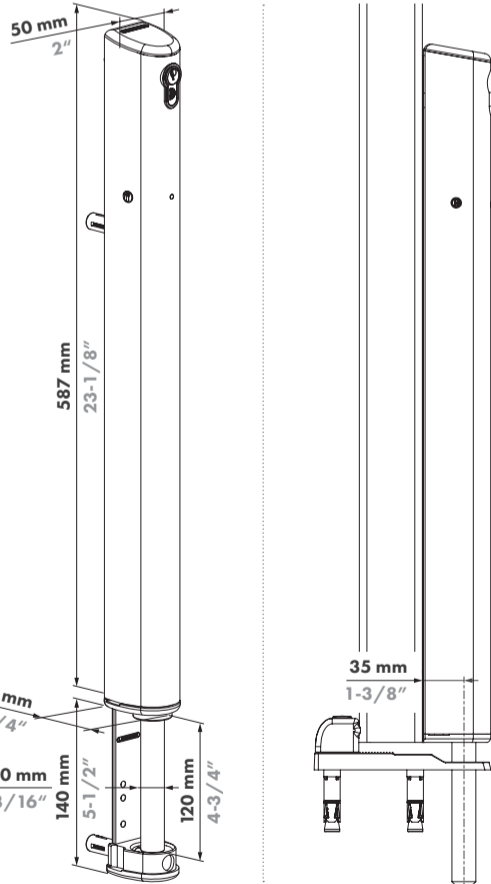

ELECTRADROP-E

5 m (4x 0,5 mm²)
16' 4" (4x 24 ga)

ELECTRADROP-E-P

5 m (7x 0,5 mm²)
16' 4" (7x 24 ga)

QUICK-FIX

OPEN

CLOSED

≥40 mm
≥1-9/16"

Ø9/16"
Ø15mm

FAIL SAFE EXIT

pictures@locinox.com

SUCCESSFUL
INSTALLATION?
Please send us your
pictures & videos

SUCCESSVOLLE
INSTALLATIE?
Stuur gerust uw foto's
& video's door

INSTALLATION
RÉUSSIE?
Veuillez nous envoyer
vos photos & vidéos

ELECTRADROP-R

5 m (4x 0,5 mm²)
16' 4" (4x 24 ga)

ELECTRADROP-R-P

5 m (7x 0,5 mm²)
16' 4" (7x 24 ga)

CE FC

QUICK-FIX

OPEN

CLOSED