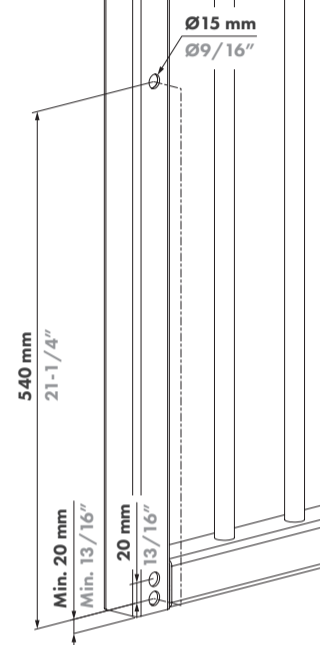

ELECTRADROP-E

5 m (4x 0,5 mm²)
16' 4" (4x 24 ga)

ELECTRADROP-E-P

5 m (7x 0,5 mm²)
16' 4" (7x 24 ga)

QUICK-FIX

OPEN

CLOSED

≥40 mm
≥1-9/16"

Ø9/16"
Ø15mm

FAIL SAFE EXIT

pictures@locinox.com

SUCCESSFUL
INSTALLATION?
Please send us your
pictures & videos

SUCCESSVOLLE
INSTALLATIE?
Stuur gerust uw foto's
& video's door

INSTALLATION
RÉUSSIE?
Veuillez nous envoyer
vos photos & vidéos

ELECTRADROP-R

5 m (4x 0,5 mm²)
16' 4" (4x 24 ga)

ELECTRADROP-R-P

5 m (7x 0,5 mm²)
16' 4" (7x 24 ga)

CE FC

QUICK-FIX

OPEN

CLOSED