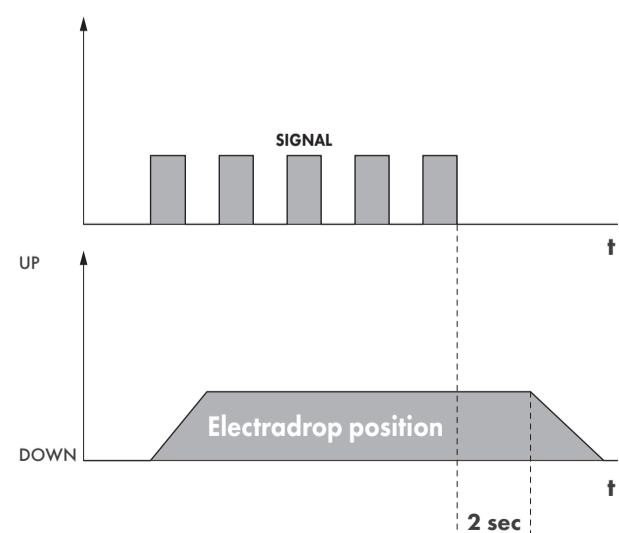

MANU-000461

POSITION OUTPUT

ELECTRADROP-E CONTINUOUS SIGNAL

ELECTRADROP-E PULSE SIGNAL

FREQUENCY=0.25-5HZ
(PULS WIDTH >100mS)

ELECTRADROP-R

ELECTRADROP-R-P

Let's make it better together

ELECTRADROP-R

5 m (4x 0,5 mm²)
16' 4" (4x 24 ga)

ELECTRADROP-R-P

5 m (7x 0,5 mm²)
16' 4" (7x 24 ga)

CE FC

QUICK-FIX

OPEN

CLOSED