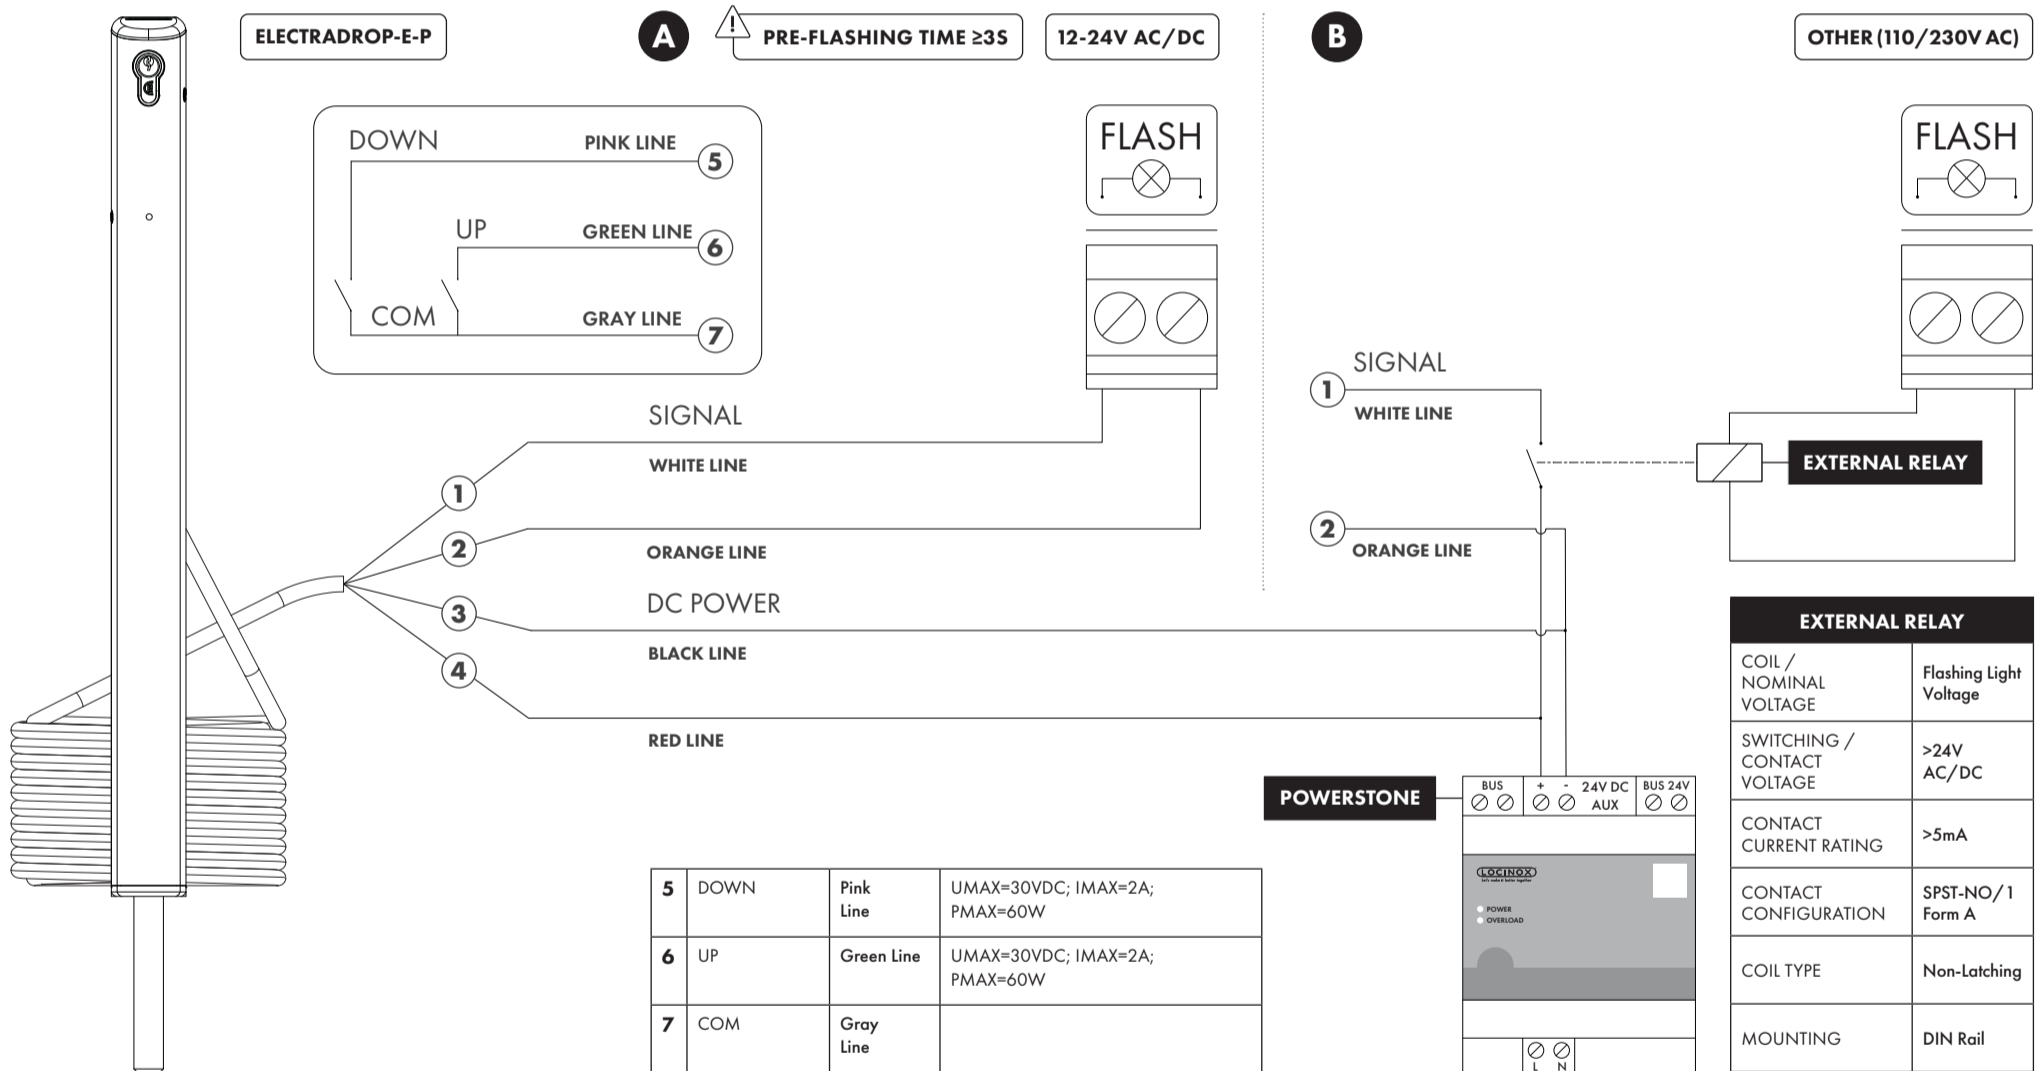

ELECTRADROP-E

5 m (4x 0,5 mm²)
16' 4" (4x 24 ga)

ELECTRADROP-E-P

5 m (7x 0,5 mm²)
16' 4" (7x 24 ga)

QUICK-FIX

OPEN

CLOSED

≥40 mm
≥1-9/16"

MANU-000461

POSITION OUTPUT

ELECTRADROP-E CONTINUOUS SIGNAL

ELECTRADROP-E PULSE SIGNAL

FREQUENCY=0.25-5HZ
(PULS WIDTH >100mS)

ELECTRADROP-R

ELECTRADROP-R-P

Let's make it better together

ELECTRADROP-R

5 m (4x 0,5 mm²)
16' 4" (4x 24 ga)

ELECTRADROP-R-P

5 m (7x 0,5 mm²)
16' 4" (7x 24 ga)

CE FC

QUICK-FIX

OPEN

CLOSED