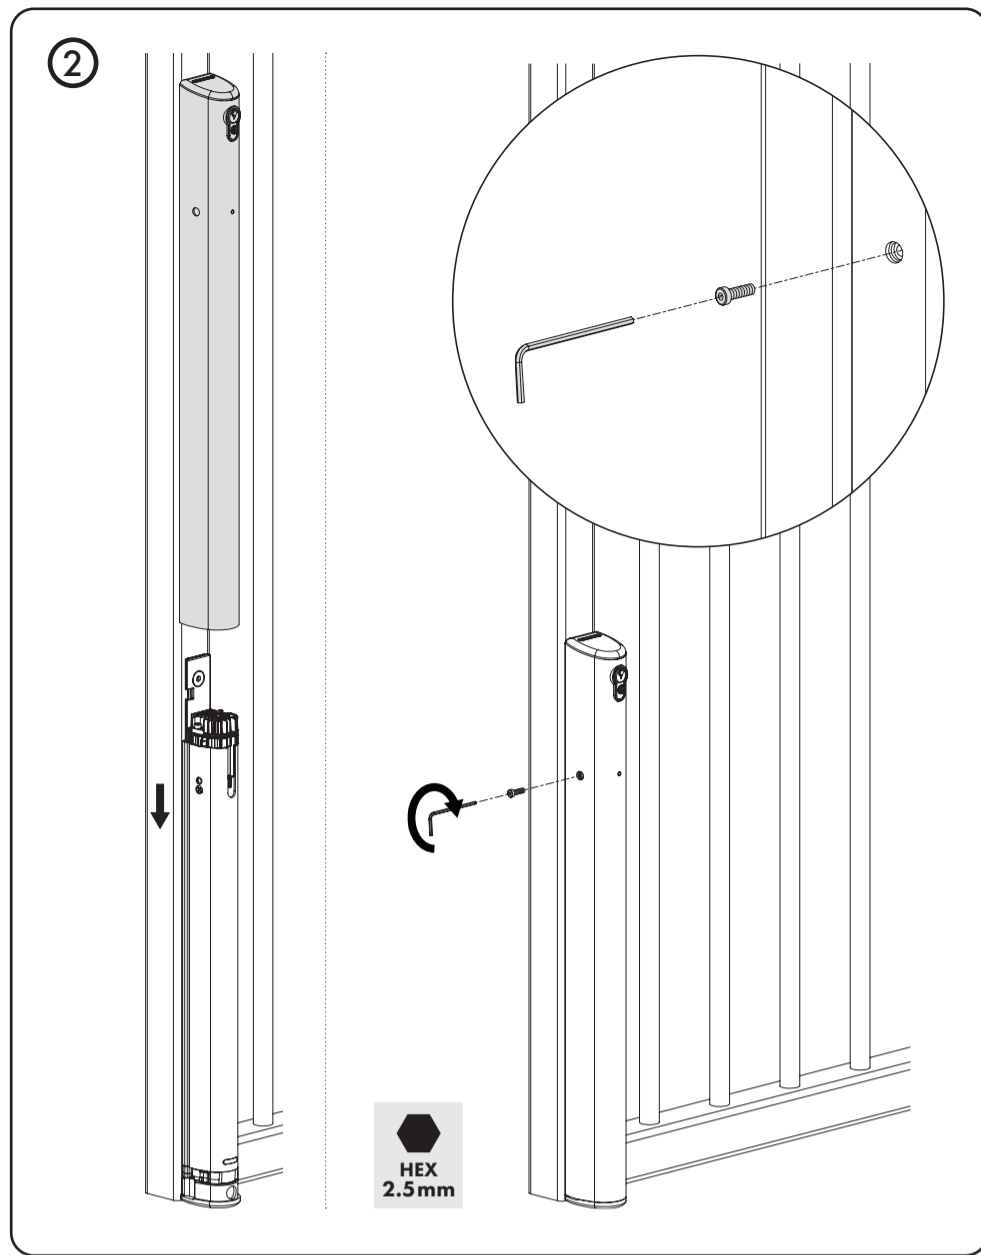

pictures@locinox.com	SUCCESSFUL INSTALLATION? Please send us your pictures & videos	SUCCESVOLLE INSTALLATIE? Stuur gerust uw foto's & video's door	INSTALLATION RÉUSSIE? Veuillez nous envoyer vos photos & vidéos	ERFOLGREICHE INSTALLATION? Bitte senden Sie uns Ihre Bilder & Videos	INSTALACION EXITOSA? Por favor envíenos sus fotos y videos	UDANA INSTALACJA? Prześlij nam swoje zdjęcia i filmy	УСПЕШНАЯ УСТАНОВКА? Пожалуйста, отправьте нам свой фотографии и видео

Let's make it better together	Doc. Nr.: MANU-000464 Locinox NV • Brabantstraat 107 • 8790 Waregem • Belgium Locinox CEE • Irysowa 9 • 55-040 Bielany Wrocławskie • Poland Locinox LLC • 460 Windy Point Drive • Glendale Heights - IL 60139 • USA	MANU-000464